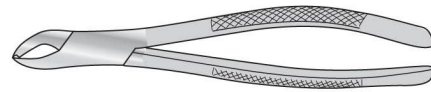

No 103

Tooth Forceps

For lower wisdom teeth
185mm long

Description

No 222

Tooth Forceps for Children

160mm long

Description

No 151as, for lower teeth

Description

No 150as, for upper teeth

Tooth Forceps

For lower molars either side
175mm long

Description

No 16

Cryer Tooth Forceps for Children