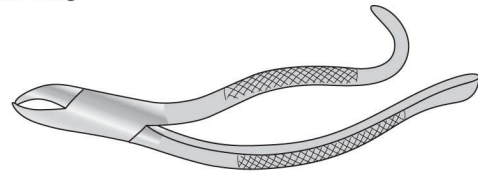

Tooth Forceps

Tooth Forceps

For lower molars
185mm long

Description

No 17

Tooth Forceps

For lower roots, incisors and bicuspid
175mm long

Description

No 103

Tooth Forceps

For lower wisdom teeth
185mm long

Description

No 222

Tooth Forceps for Children

160mm long

Description