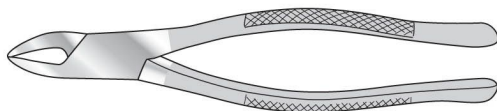

Cryer Tooth Forceps

For incisors and roots
185mm long

Description

No 62

Tooth Forceps

For lower incisors, bicuspid and roots
185mm long

Description

No 203

Cryer Tooth Forceps

For upper incisors and roots
185mm long

Description

No 150

Tooth Forceps

For lower molars either side
185mm long

Description

No 23