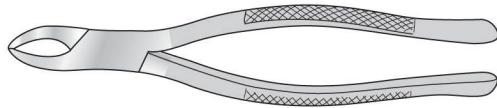

Cryer Tooth Forceps

For incisors and roots
185mm long