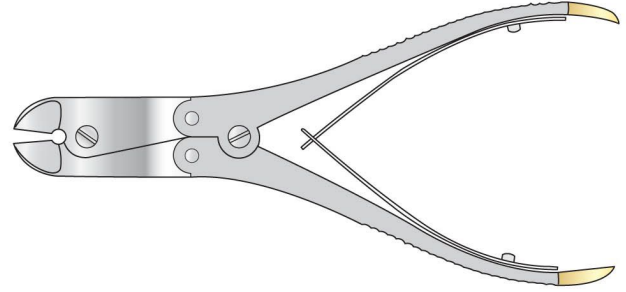

Side Cutting Forceps

Tungsten carbide edge, for bone pins up to 2.2mm $\varnothing$
gold handles

Description

230mm long