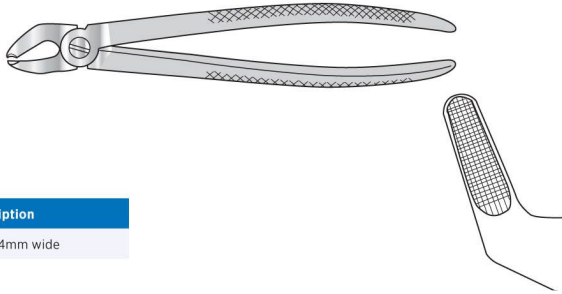

Extracting Forceps

For lower premolars
170mm long

Description
No 8, 4mm wide