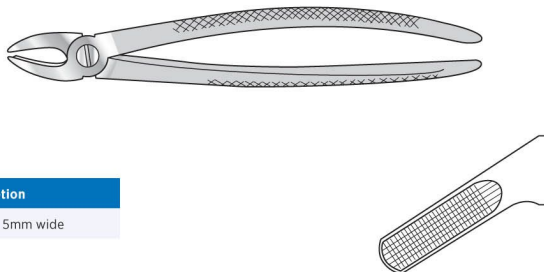

Description
No 13, 4mm wide

Extracting Forceps

For lower roots
150mm long

Description
No 74, 4mm wide

Extracting Forceps

For upper premolar
180mm long

Description
No 307, 5mm wide

Extracting Forceps

For lower roots and premolars
150mm long

Description
No 74n, 3mm wide

Extracting Forceps

For upper molars
180mm long

Description
No 17, right
No 18, left

Extracting Forceps

For lower bicuspid and canines
150mm long