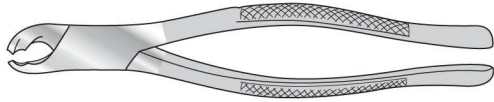

Tooth Forceps

Tooth Forceps

For lower molars
185mm long

Description

No 17