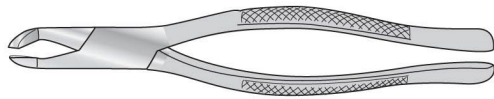

Tooth Forceps

For lower wisdom teeth
185mm long

Description

No 222