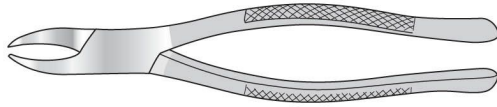

Cryer Tooth Forceps

For upper incisors and roots
185mm long