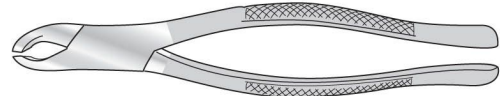

Cryer Tooth Forceps

For incisors and roots
185mm long

Description

No 62

Tooth Forceps

For lower incisors, bicuspid and roots
185mm long

Description

No 203