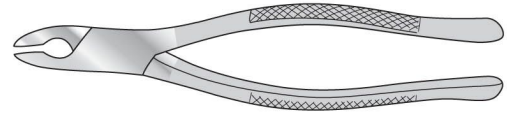

Description

No 79, 5mm wide

Cryer Tooth Forceps

For upper incisors and roots
185mm long

Cryer Tooth Forceps

For incisors and roots
185mm long

Description

No 150a