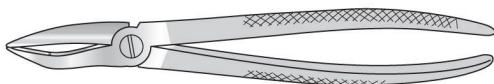

Description

No 51a, 3mm wide

Extracting Forceps

For lower roots either side
165mm long

Description

No 33, 3.5mm wide

Extracting Forceps

For upper wisdoms either side
185mm long

Description

No 67, 7mm wide

Extracting Forceps

For upper roots
185mm long

Description

No 51, 4mm wide

Extracting Forceps

For lower wisdoms either side
185mm long