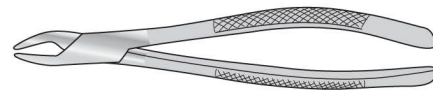

Cryer Tooth Forceps for Children

For upper incisors, canines and bicuspid,
160mm long

Description

No 1505

Description

No 1515