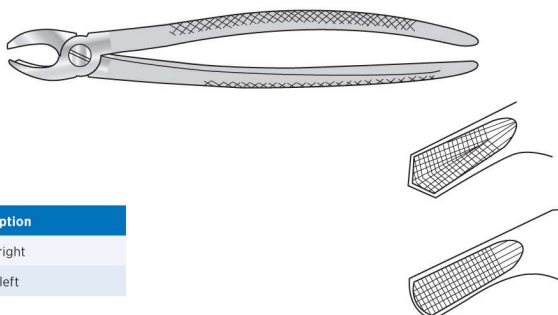

Description
No 13, 4mm wide

Extracting Forceps

For lower roots
150mm long

Description
No 74, 4mm wide

Extracting Forceps

For upper premolar
180mm long

Description
No 307, 5mm wide

Extracting Forceps

For lower roots and premolars
150mm long

Description
No 74n, 3mm wide

Extracting Forceps

For upper molars
180mm long

Description
No 17, right
No 18, left

Extracting Forceps

For lower bicuspid and canines
150mm long