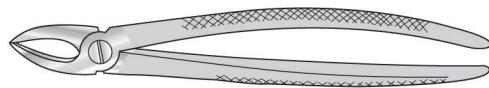

Description
3mm wide - Ash no1
4mm wide - Ash no2
5mm wide - Ash no3

Winter Elevator

105mm long

Description
Left
Right

Extracting Forceps

Extracting Forceps

For lower molars with decayed or broken crowns either side molars
180mm long

Description

No 87

Extracting Forceps

For lower molars either side
165mm long

Description

No 22

Extracting Forceps

For upper roots
180mm long