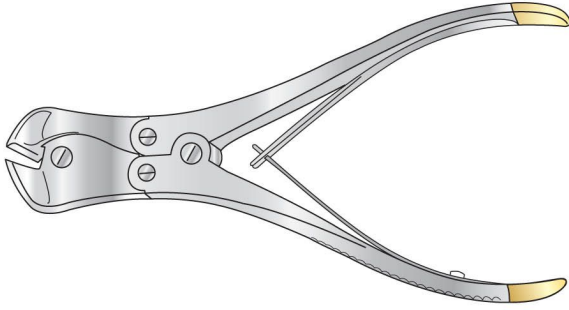

No 151as, for lower teeth

Description

No 150as, for upper teeth

Tooth Forceps

For lower molars either side
175mm long

Description

No 16

Cryer Tooth Forceps for Children

For upper incisors, canines and bicuspid,
160mm long

Description

No 1505

Description

No 1515

Top Cutting Forceps

Tungsten carbide edge, for bone pins up to 2.5mm \varnothing
gold handles

Description

215mm long

Side Cutting Forceps

Tungsten carbide edge, for bone pins up to 2.2mm \varnothing
gold handles

Description

230mm long

Top Cutting Forceps

Tungsten carbide edge, for arthrodesis wire up to 1.5mm \varnothing
gold handles