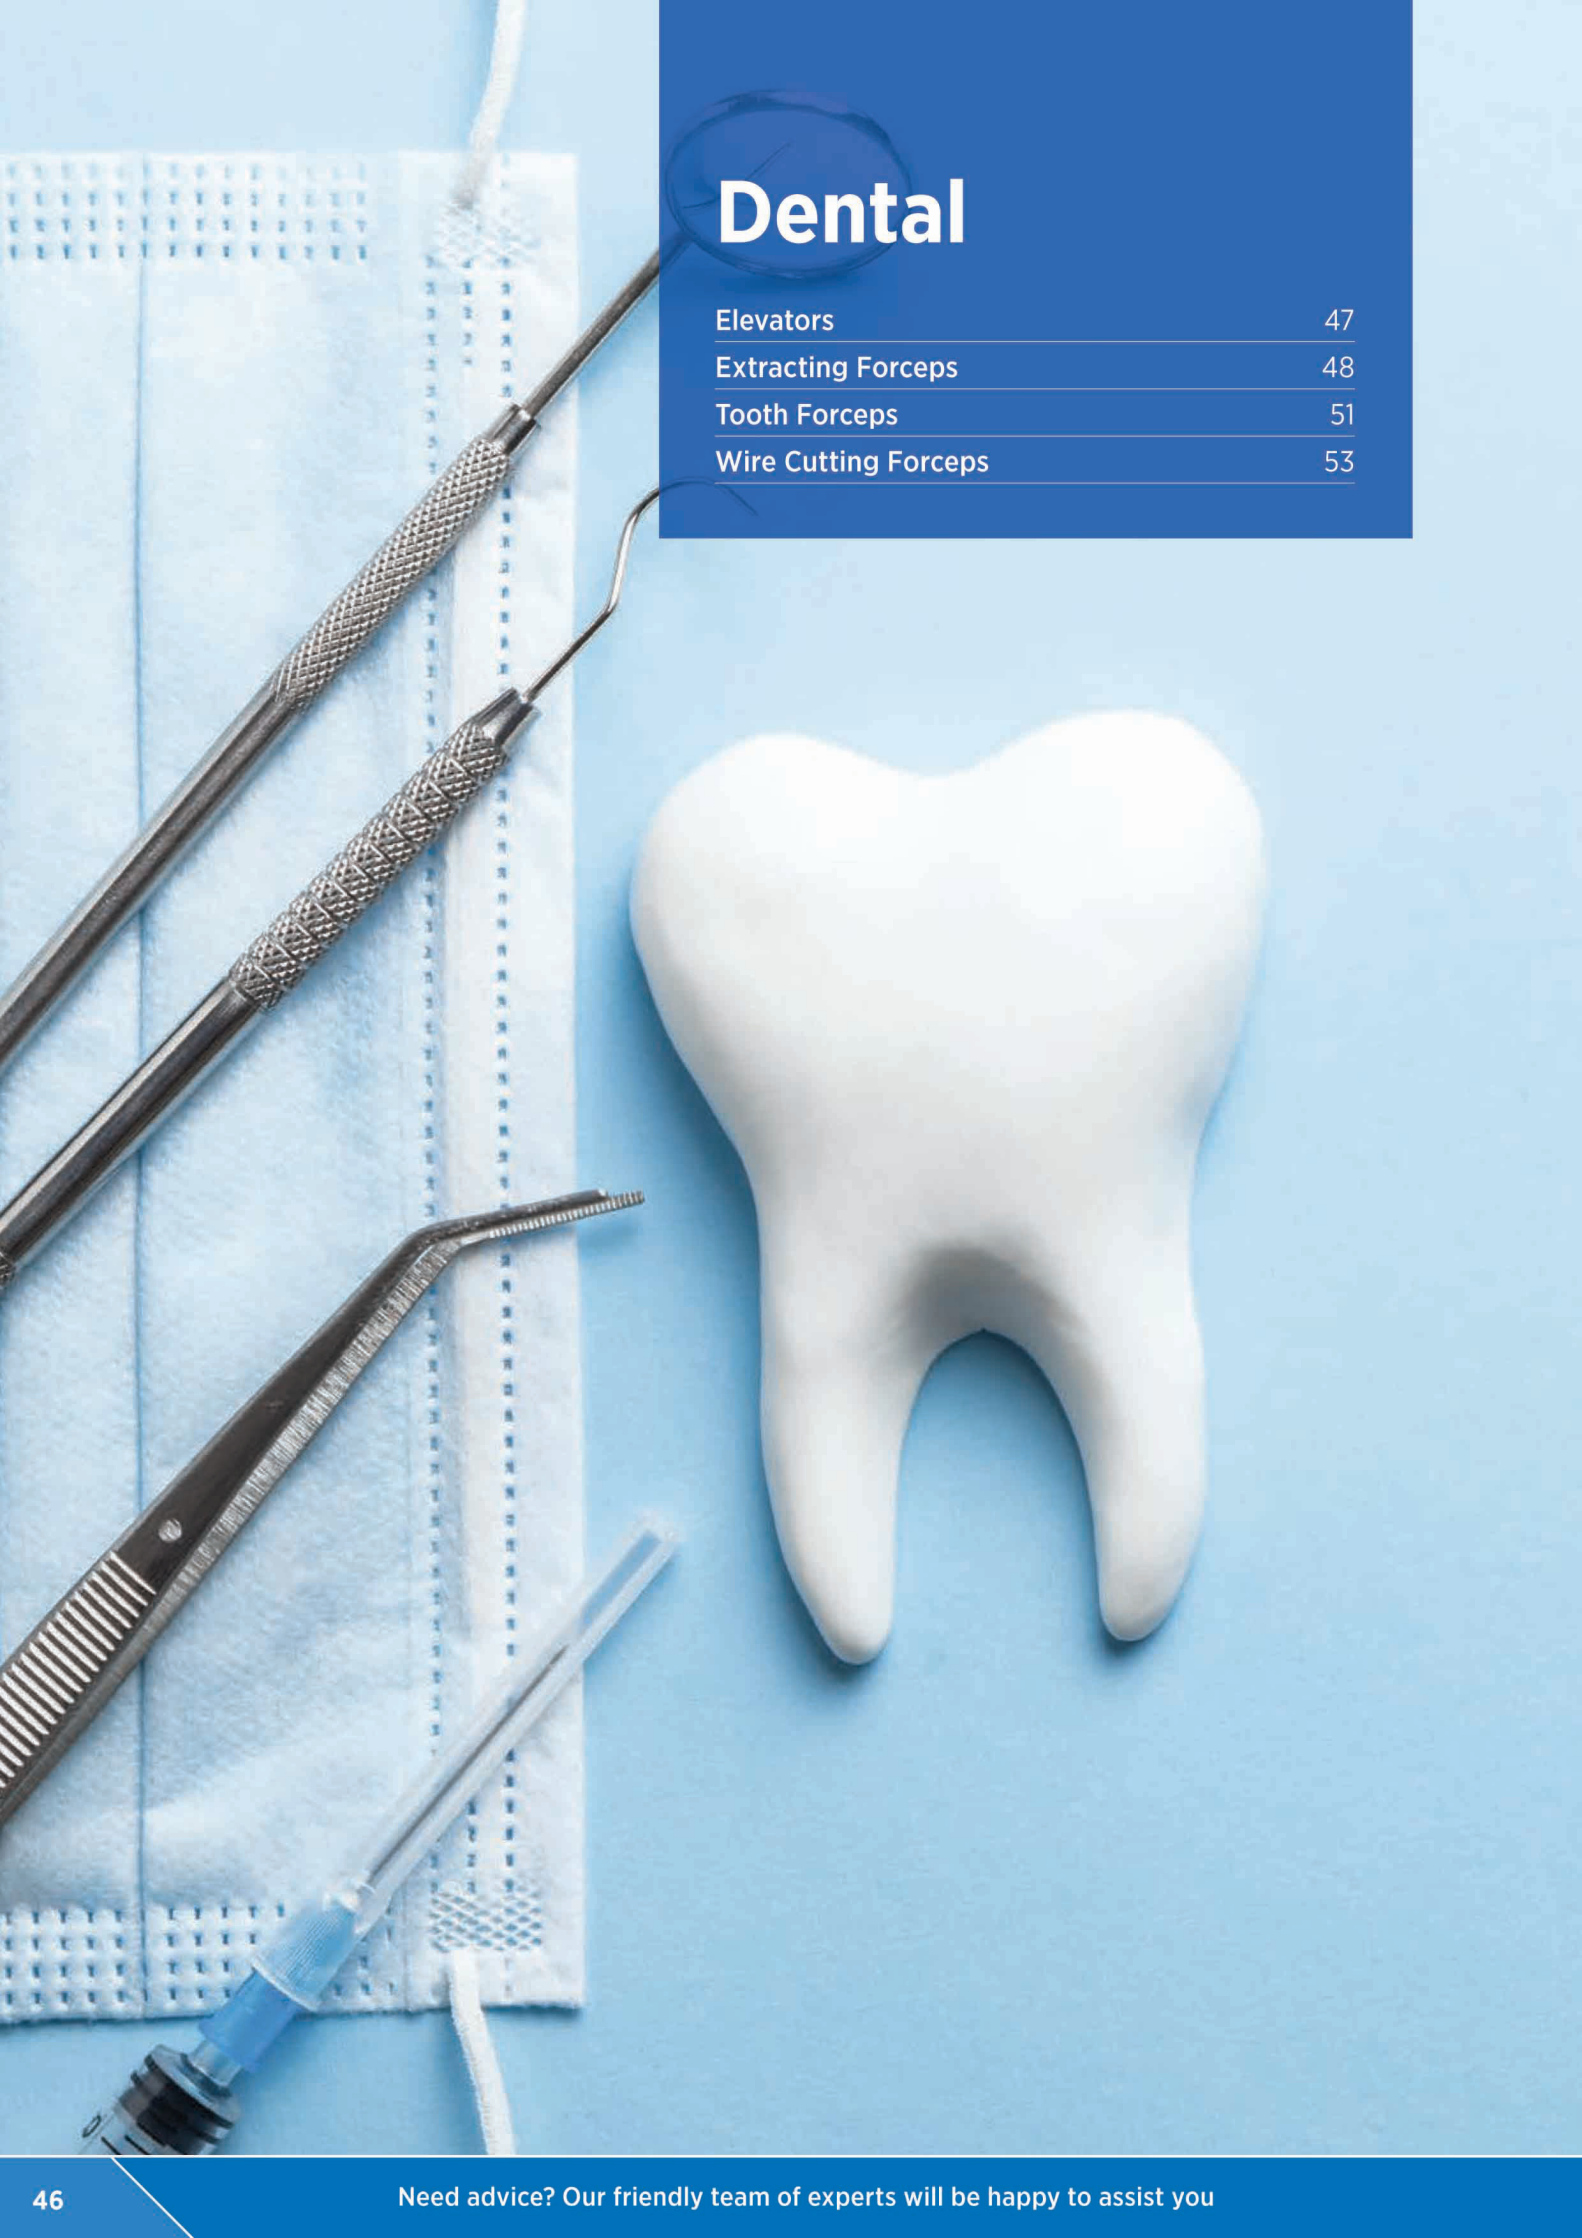

Dental

Elevators	47
Extracting Forceps	48
Tooth Forceps	51
Wire Cutting Forceps	53

Bein Elevator

140mm long

Straight

Description
2mm wide
2.5mm wide
3mm wide
3.5mm wide
4mm wide

Curved

Description
2mm wide
2.5mm wide
3mm wide
3.5mm wide
4mm wide