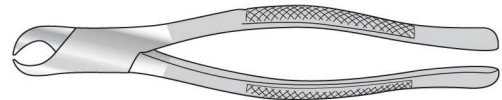

Cryer Tooth Forceps

For upper incisors and roots
185mm long

Description

No 150

Tooth Forceps

For lower molars either side
185mm long

Description

No 23