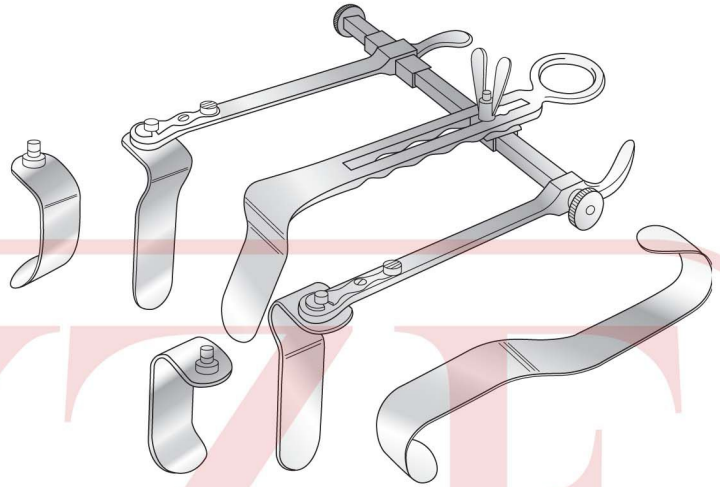

Urology

Retractors	229
Forceps	229
Urethral Sounds	230
Urethral Bougies	230
Miscellaneous	232

Walton Bladder Retractor

Description

Parallel action, with convex lateral blades - 25mm x 70mm and curved central blade - 70mm x 215mm

Thompson Walker Bladder Retractor

Description

One posterior blade 95mm x 30mm, one anterior wall blade 175mm x 25mm tapering to 20mm, two pairs of lateral swivel blades, shallow: 55mm x 22mm, deep: 75mm x 25mm

Millin Retropubic Retractor

Self retaining

Millin retractor blades

Description

Short 25 x 55mm

Long 25 x 80mm

Centre 115 x 445mm

Millin Vulsellum Forceps

Screw joint for capsule, 225mm long

Description

8-9 teeth, jaws 10mm wide

Millin Dissecting Spring Forceps

230mm long

Description

3-4 teeth

Urethral Sounds and Bougies