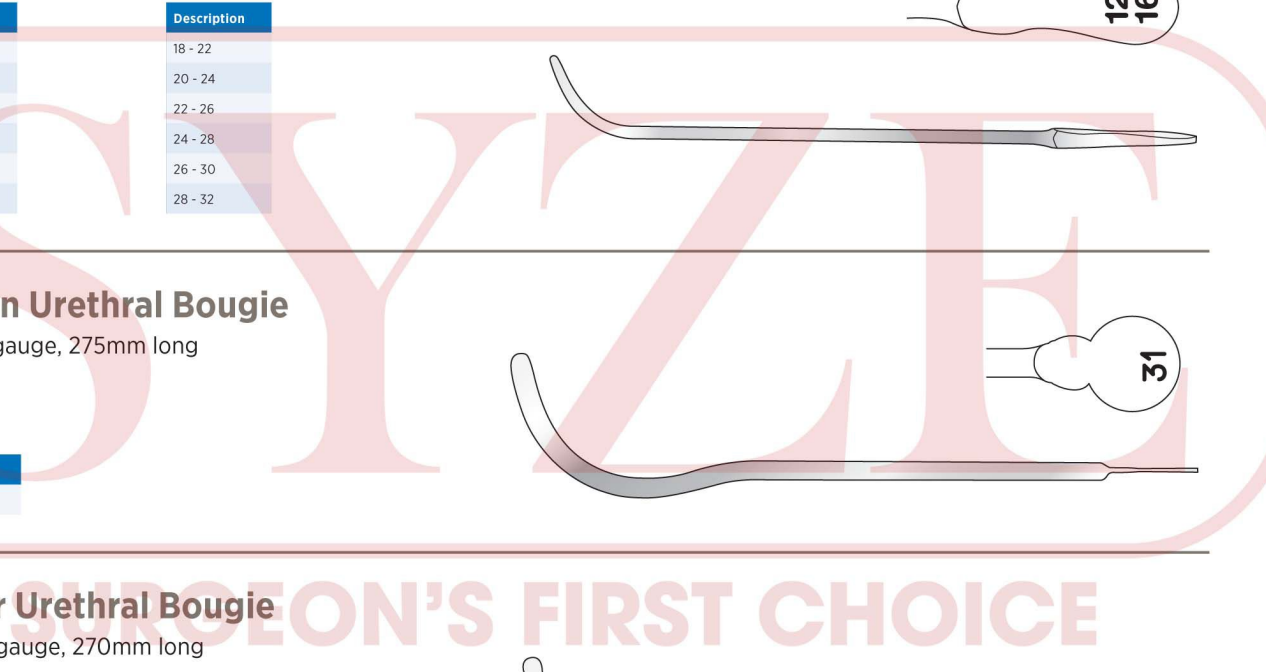

Guyon Urethral Bougie

French gauge, 275mm long

Description
6-24

Lister Urethral Bougie

English gauge, 270mm long

Description
4-7
5-8
6-9
7-10
8-11
9-12

Description
10-13
11-14
12-15
13-16
14-17
15-18

Wyndham Powell Urethral Bougie

French gauge, 170mm long

Description
12
13
14
15
16
17
18

Description
19
20
21
22
23
24
25

Description
26
27
28
29
30
31
32

Miscellaneous

Millin Bladder Neck Spreader

Self retaining, angled jaw

**Description**

240mm long

Sieve

**Description**

203mm x 50mm

SYZE

SURGEON'S FIRST CHOICE